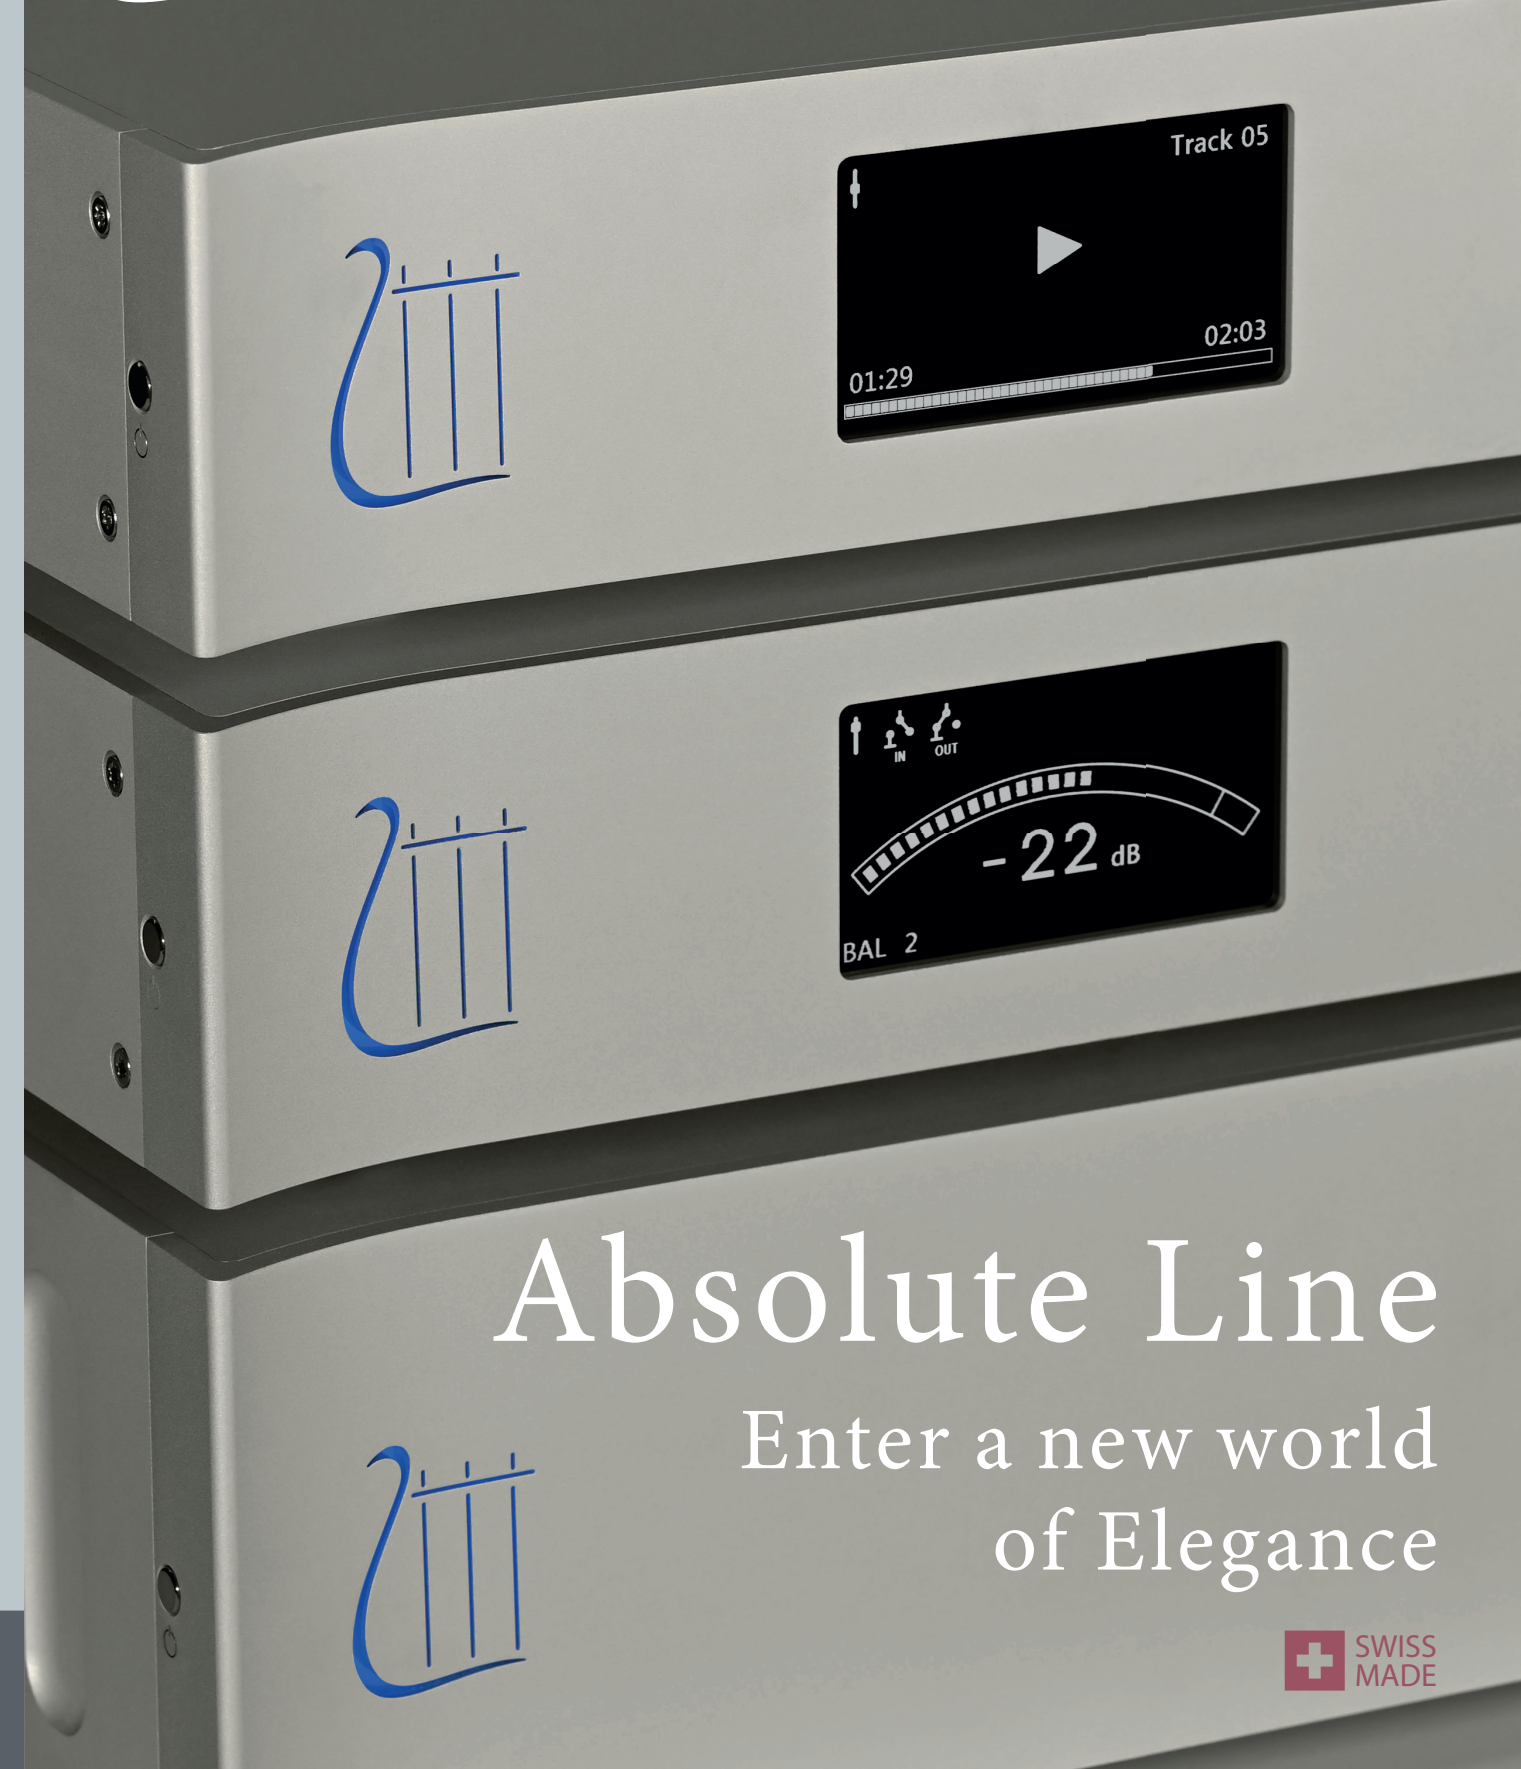

Absolute Line

Enter a new world
of Elegance

Orpheus Lab
Designed and produced by

MECTRONIC Sàrl
Ch. des Cerisiers 20
CH - 1462 Yvonand

+41 24 430 19 18
info@orpheuslab.com
www.orpheuslab.com