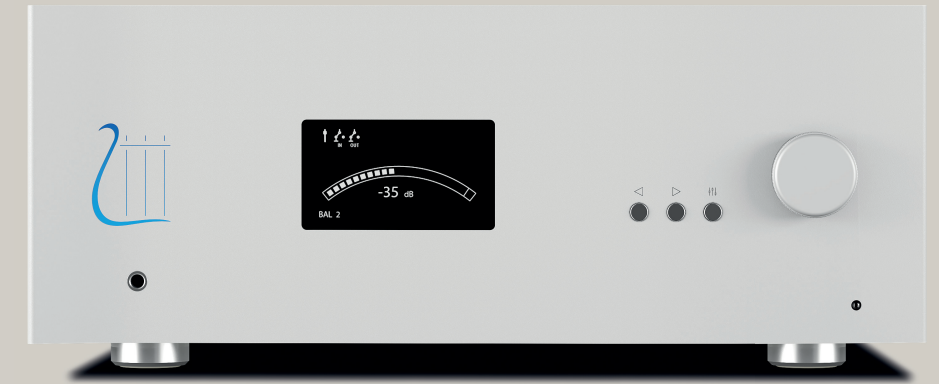

A Four N200 Absolute Network Amplifier

Experience the zenith of audio innovation with our forthcoming high-end integrated network amplifier. Drawing inspiration from the esteemed Absolute A Three S200 stereo amplifier and the Absolute

A Four I200 integrated amplifier, this masterpiece seamlessly blends cutting-edge engineering with sophisticated design. Equipped with a versatile digital input block, it accommodates a wide array of protocols, in-

cluding USB, SPDIF, AES3, and Toslink. Furthermore, its network input supports Roon Ready, Tidal Connect, and more, ensuring effortless integration with your preferred music platforms.

Coming soon