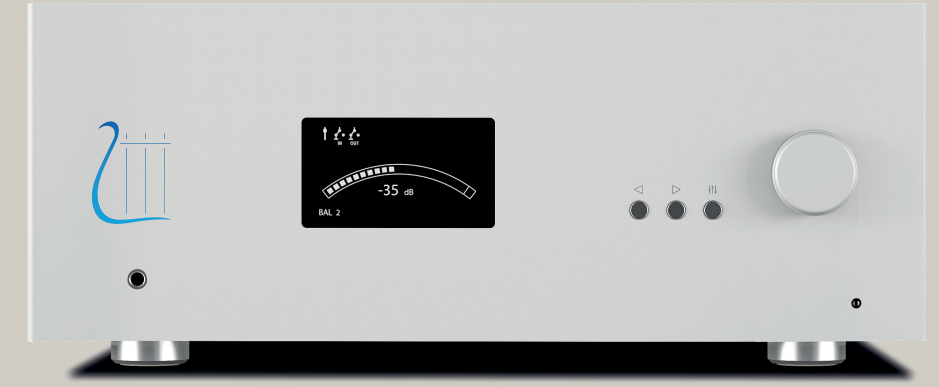

A Four I200 Absolute Integrated Amplifier

Our high-end Integrated Amplifier is the definitive bridge between effortless usability and uncompromising sonic brilliance. Meticulously engineered for discerning audiophiles, it combines intuitive

operation with the refined artistry of sound, transforming every listening session into an immersive journey. Each element is carefully crafted to deliver a rich, dynamic soundscape, while its sleek, compact

design integrates seamlessly into any space. With unrivaled power and precision, it elevates every note, making your music profoundly vivid and intimately personal.